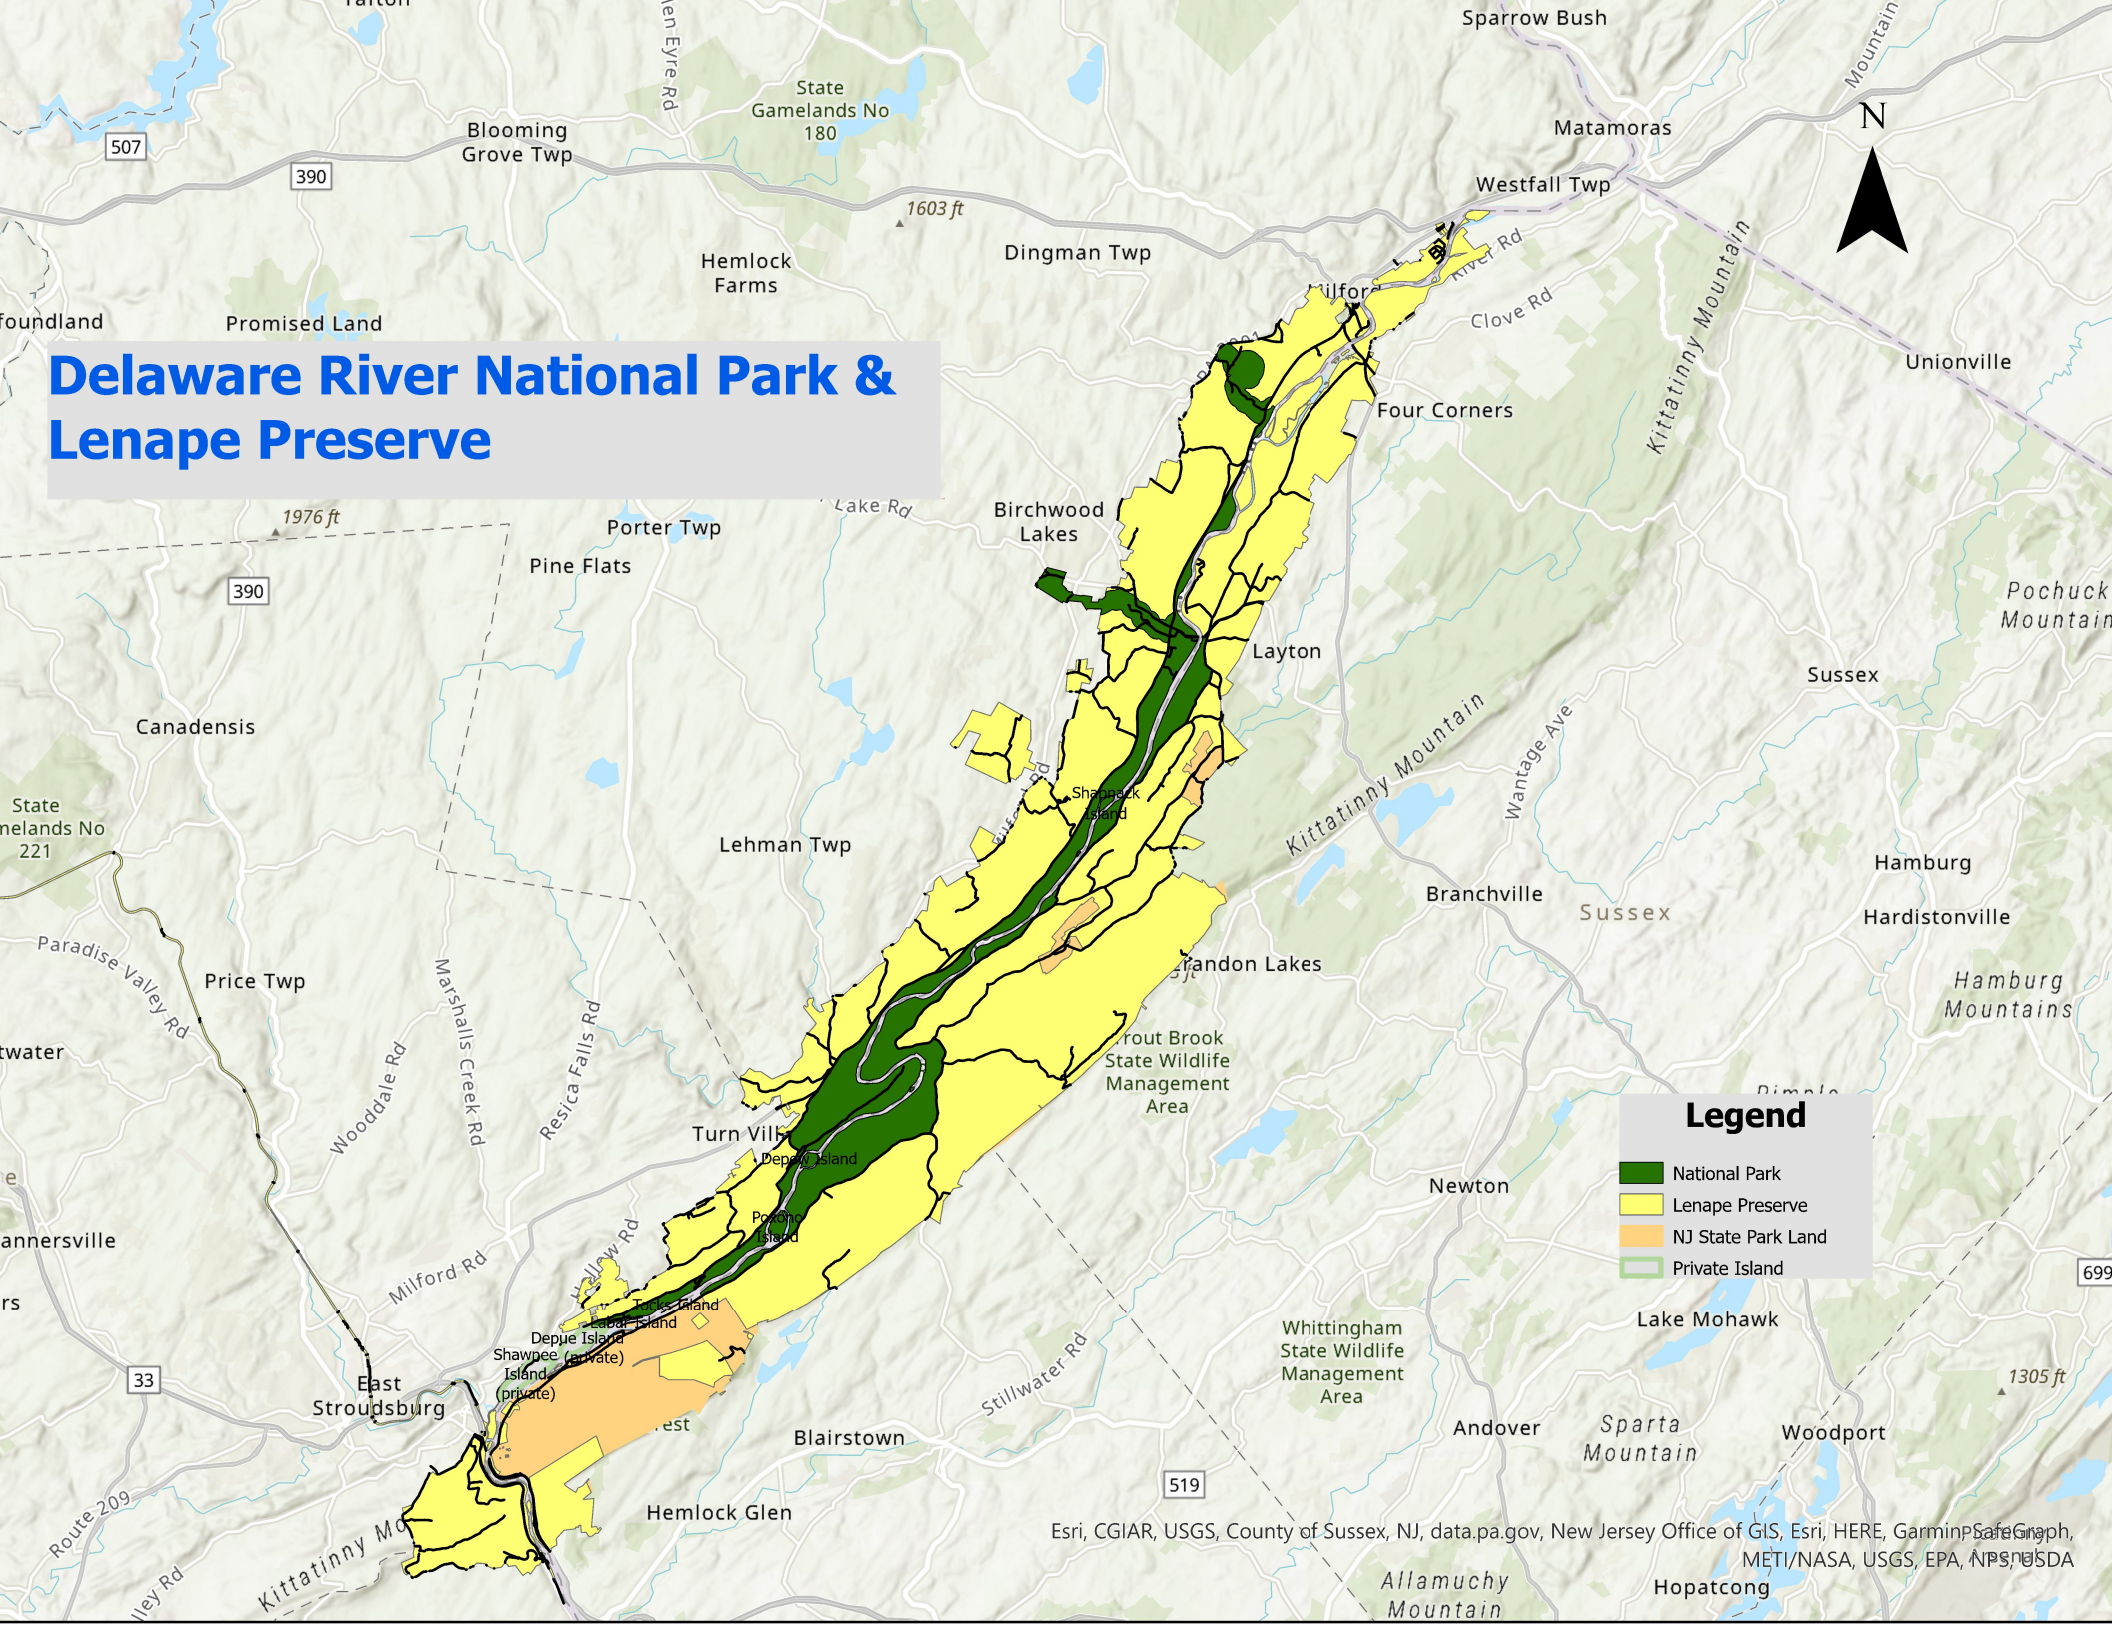

Delaware River National Park & Lenape Preserve

Legend

- Dark Green: National Park
- Yellow: Lenape Preserve
- Orange: NJ State Park Land
- Light Green: Private Island